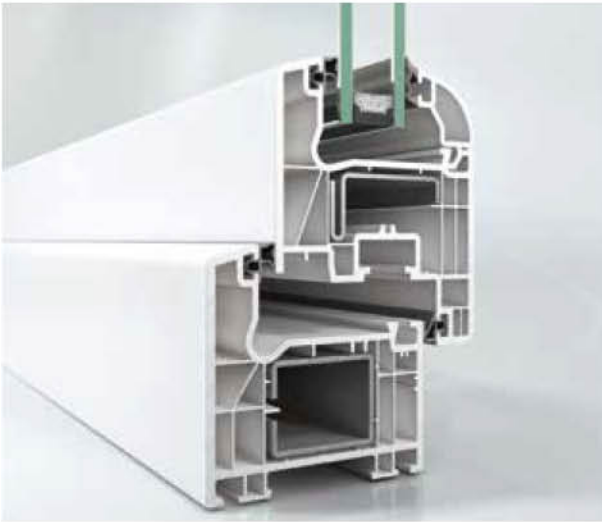

Kaliteyi Şeffaflaştırıyoruz: Schüco CT 70

Transparent Quality: Schüco CT 70

Form ve fonksiyon - bir ömür boyu...

Form and function - a life long...

Schüco CT 70 Classic