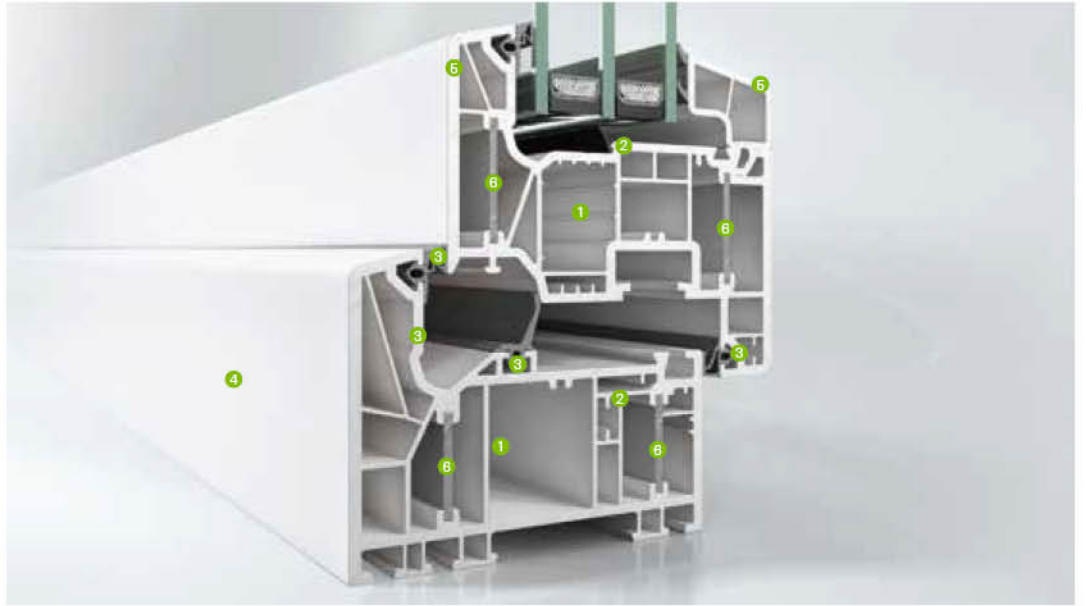

Schüco LivIng Alu Inside

Schüco LivIng Alu Inside

Enerji tasarrufu sağlayan mekanlar için pencere sektöründe yenilik...

Innovation of the window systems branch for Energy-Saving...

Schüco LivIng Alu Inside Profilleri

1. 1 Optimum ısı muhafazası özellikleri ile 7 odacıklı profil sistemi.
2. 2 Akıllı yapısal yerleşim. Çelik içermeyen profil kullanımı ısı transferi köprülerinin oluşumunu engeller.
3. 3 3 adet conta; rüzgar, yağmur ve gürültüye karşı optimum koruma sağlar. Gri contalar beyaz profillere etkileyici görünüş katar.
4. 4 İnce yapılı bir görünüm, optimum ışık alımı.
5. 5 İddialı taleplere, iddialı tasarım.
6. 6 Alüminyum bağlantılı teknoloji sayesinde yüksek statik güvenilirlik.

Schüco LivIng Alu Inside Profiles

1. 1 7 chambers profile system with optimum heat protection.
2. 2 Smart structural layout. Use of steel-free profile prevents the formation of heat bridges.
3. 3 3 seals provide protection against wind, rain, and noise. Grey seals add an impressive look to the white profiles.
4. 4 An elegant look, optimum lightening.
5. 5 Ambitious design for ambitious requests.
6. 6 High static reliability thanks to aluminum fitting technology.

Profilin içindeki 7 adet kapalı odacık, şimdiye kadar köpük kullanmadan ulaşılamayan derecede ısıyı mahafaza eden yüksek bir verimlilik sağlar. Plastik ve alüminyumdan imal edilen bağlantı konstrüksiyonu, profilleri o kadar etkili sağlamlaştırıyor ki, geleneksel profillerin aksine çelik bir takviyenin kullanımını gereksiz kılıyor. Bu "soğuk köprü"lerden kaçınmak suretiyle profillerin muhafaza gücü önemli ölçüde artıyor.

Yenilikçi profil teknolojisinin yanında Schüco LivIng Alu Inside enerji tasarrufu sağlayan pencere sistemleri, gürültüye ve hava koşullarına karşı farklı konumlarda olan 3 adet bağımsız conta aracılığı ile koruma sağlar. Eski pencerelerinizi Schüco LivIng Alu Inside enerji tasarruflu pencereler ile değiştirmeniz durumunda %33'e kadar enerji tasarrufu sağlarsınız.

Schüco LivIng Alu Inside

7 chambers inside the profile provides a unique heat protection that otherwise can't be achieved without expensive additional precautions. This connection design made of plastic and aluminum makes the profile so strong that, unlike conventional profiles, eliminates the need to use a steel reinforcement. Avoiding of such "cold bridges" increases the retain capability of the profiles. Beside the innovative profile technology Schüco LivIng Alu Inside energy-saving system provides protection against noise and adverse weather conditions by means of 3 seals located in different places on the system. By replacing your old windows with the Schüco LivIng Alu Inside energy saving windows you will save up to 33%.